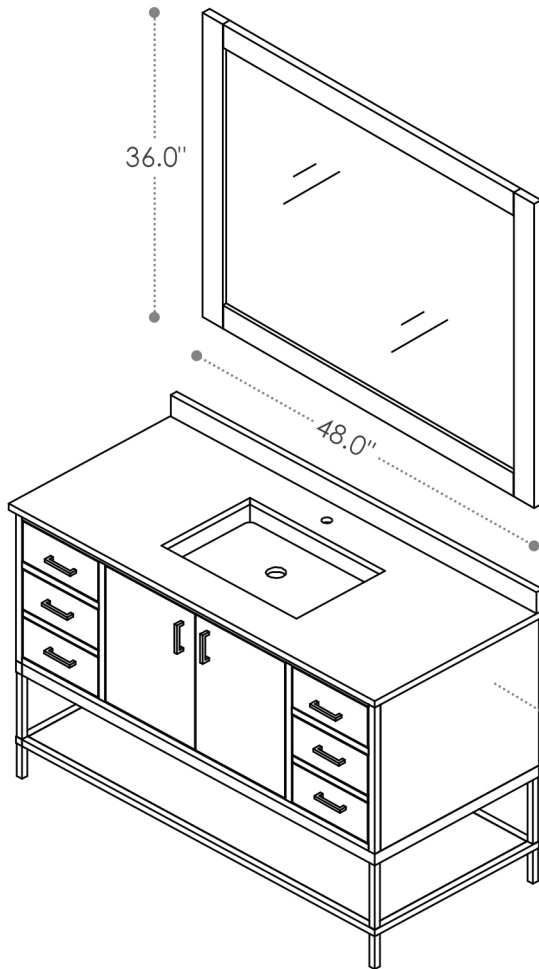

ALTAIR

FASHION BATHROOM LIFE

Altair Design, Inc.

Wildy

48"W x 22"D

Bathroom Vanity

48"W×22"D×34"H inches

INSTALLATION SPECIFICATION

Item#	546048		
Color	Classical Grey/Black Oak/Washed oak		
Overall Dimension	48 in W x 22 in D x 34 in H		
Vanity Material	Solid wood and long-lasting plywood		
Hardware Finsh	Zinc Alloy Brushed Gold/Matte Black		
Number of Door	2 soft-closing doors		
Number of Drawers	2 soft-closing drawers and 2 two-in-one funtional drawers		
Metal Base Material	Iron(Matte Black)/Stainless Steel(Brushed Gold)		
Countertop Material	Composite Stone	Shape	Rectangular
Top Thickness	0.8 inch	Installation Type	Freestanding
Assembly Required	No	Backsplash Height	4 inch
Faucet Hole Spacing(in.)	Single Hole	Sink	Single Undermount Sink

All measurements are approximate. Measurements may vary +/-1/2".
Does not include faucet, drain assembly, P-trap